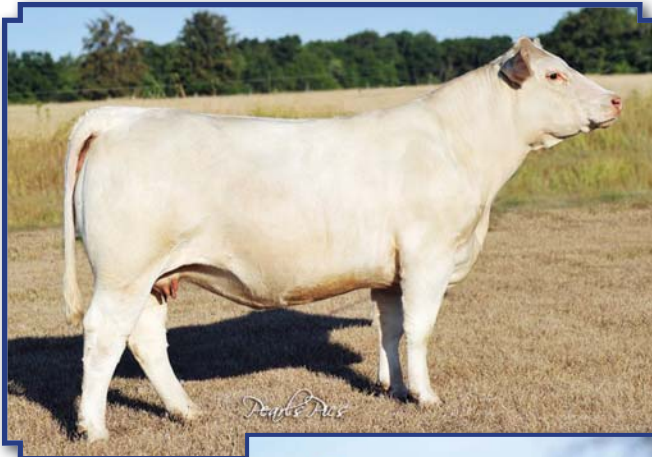

CC Nobody's Girl 1607 Pld
2011 American Royal Spring Calf Champion
Haley Stalcup, Prescott, Iowa

Summit Farms Genetics

Lot 1

Son of Lot 1

Guaranteed Successful Flush Summit Ms HooDoo 9198

SEPTEMBER 18, 2009 SCURRED F1119415